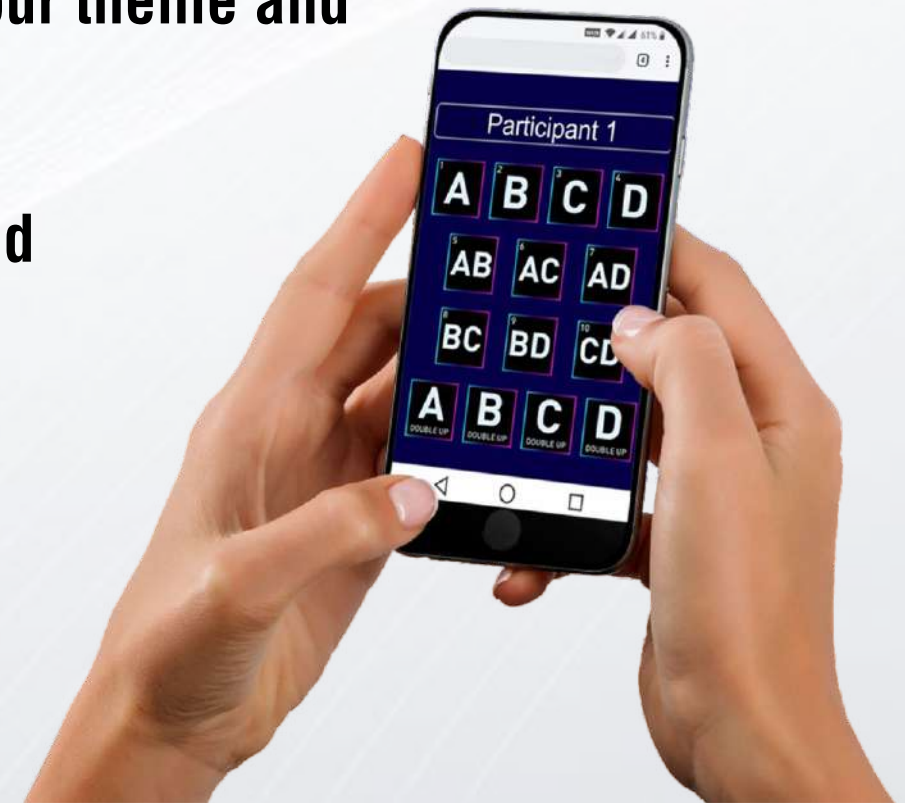

eM Play
International

VIRTUAL GAMESHOW

**EMPLOYEE ENGAGEMENT - PRODUCT LAUNCH - PARTNERS MEET
TEAM BUILDING - INTERACTIVE WEBINARS**

PRESENTING OUR BRAND NEW VIRTUAL GAMESHOW

With its sleek and scalable mobile interface system you can break monotony, enhance comprehension, introduce element of fun and entertainment, all rolled into one powerful experience.

PHASE 1: GETTING STARTED

Step 1: Set up a video conference/webinar on any platform like ZOOM, Cisco Webex, Microsoft Teams etc. and get your audience to attend it.

Step 2: Direct your audience to visit a link provided by us on their mobile phones and within a few seconds they can download their virtual keypad.